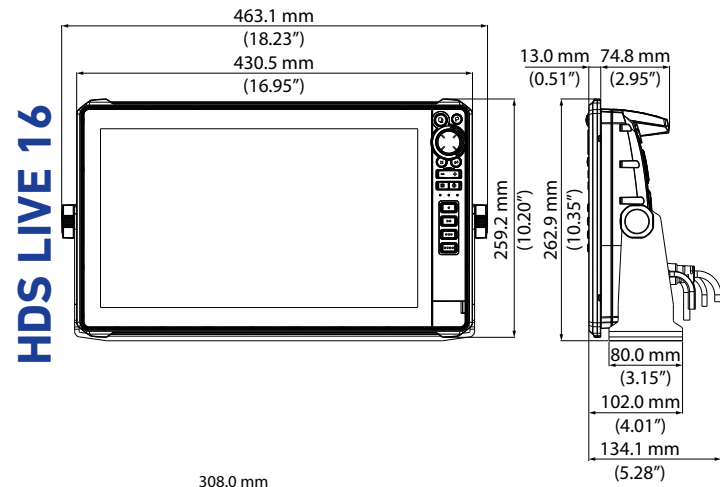

HDS LIVE Rozměry