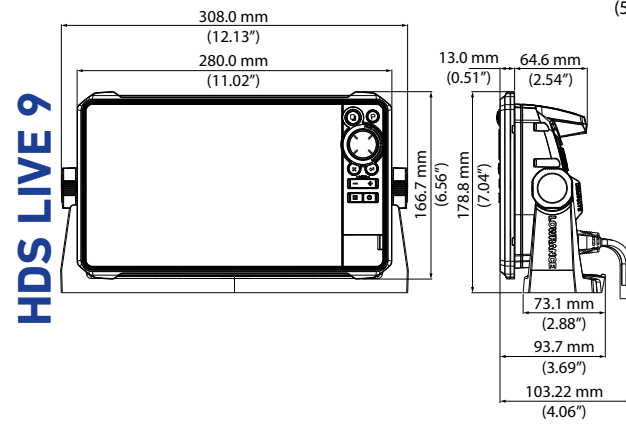

HDS LIVE Rozměry