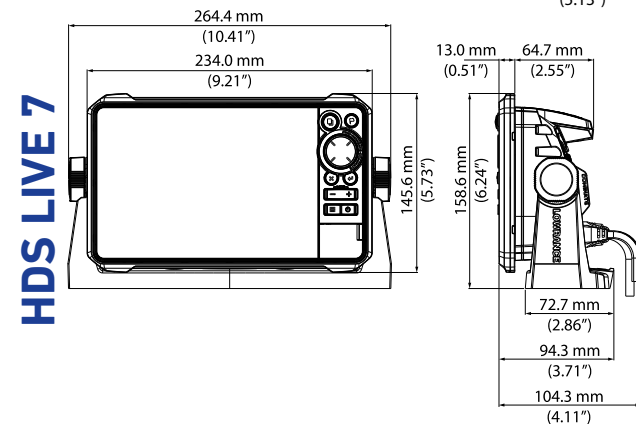

HDS LIVE Rozměry